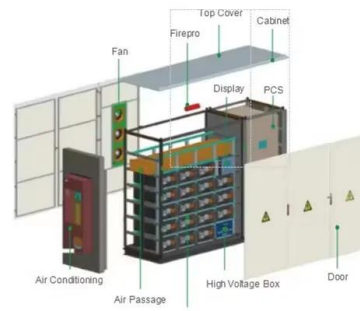

RoboReel CR12CM01 Ceiling Mount Retractable Power Cord Reel

Life just got a little easier thanks to the RoboReel Ceiling Mount Power Cord System. Instead of handling tangled and knotted cords or dealing with dangerous and unreliable spring-loaded mechanisms, our motor-driven Ceiling Mount Power Cord System winds the cord nice and neat every time - at the touch of a button.

Contact Us

For catalog requests, pricing, or partnerships, please visit:
<https://vdbconstruction.co.za>