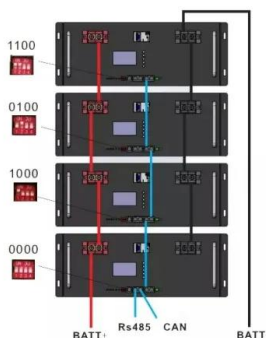

Machine Shop , S& W Power Systems & Engine Service Inc

Full-Service Industrial Machine Shop Full-Service Manual Machine Shop Lathe Work, Large & Small Vertical Milling Machines Horizontal Jig Boring, Milling Machine Submerged Welding Spray Metal Welding Oilfield Machining Job Shop Machining Shafts Fla

LPR Series 19
Rack Mounted

Torque Converters

S& W Power specializes in National torque converters of all models, C195 (80, 100, 125) C245 (80, 100, 125), and C300 (64, 80, 100, 125). S& W Power maintains an extensive inventory of ...

S& W Power Systems & Engine Service Inc

Find Mud Pumps, Generator Sets, Accessories, Engines, Water Transfer Pumps and other equipment for sale at S& W Power Systems & Engine Service Inc. 1-800-580-6637 sales@swpowersystems Home Products Accessories Generator Ends Radiators

- ☒ 50KW/100KWH
- ☒ HIGHER POWER OUTPUT IN OFF-GRID MODE
- ☒ CONVENIENT OPERATION & MAINTENANCE
- ☒ PRE-WIRED

S & W POWER SYSTEMS AND ENGINE SERVICE

Specialties: Our expertise is servicing and rebuilding a wide range of industrial engines and power systems including: Caterpillar, Cummins, Detroit Diesel, White Superior, Waukesha, John Deere, Perkins, Lister, and more. We offer field ...