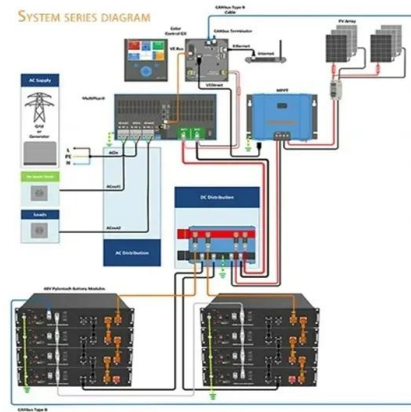

you can lay the planets out at their relative distances from the Sun.

A True Scale Model of the Solar System

To get a better feel for the true scale of the solar system, the ASTR 1010 class has constructed such a model, For our campus model the Sun is taken to be the 14 cm (6 in) diameter sphere at the center of the commercial model that can be seen in a display