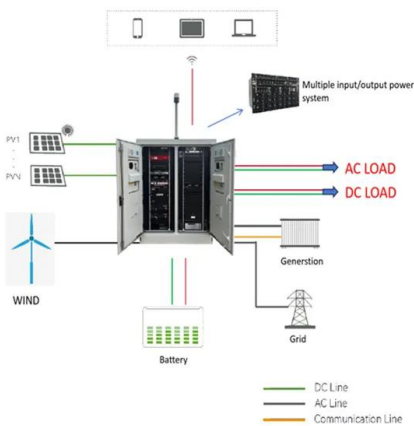

Scale Model of the Solar System , Discover the Universe

The best way to understand the true dimensions of the solar system is to create a scale model. Use the tool below to visualize the solar system at various scales. Instructions