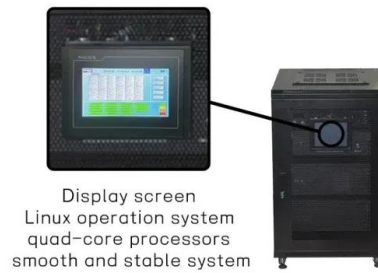

The Solar System to Scale: Dynamic 2D Model

1 pixel = 1,000 km. This 2D visual model illustrates the scale of the sun and planets in our solar system, and their current distance from each other. The Solar System to Scale in which every pixel on the screen represents 1,000 kilometers.