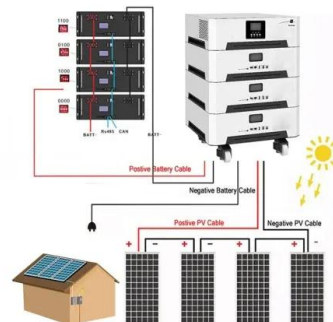

[Senec Notstrom Power Pro / Dokumentation](#)

Bei Senec Backup Power Pro kannst du ausgewählte Lasten (einphasig bis 2kW) über eine Umschalteneinrichtung (im Zählerschrank, Speicher selbst oder separate Box) bei ...