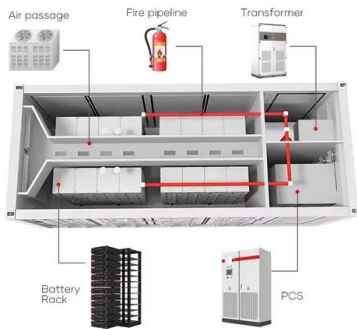

Sense Energy Monitor with Solar - Electricity Usage Monitor to ...

Sense Home Energy Monitor: Track electricity use and costs. Real-time remote power monitoring. I am from Canada and I got my sense 10 days ago and I am planning to update you all :-) going forward. For the installation, I am not an electrician but I installed it