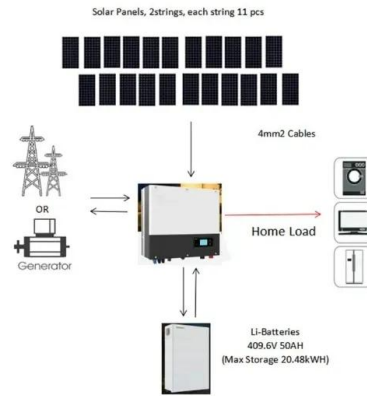

Sense Home Energy Monitor

Sense has introduced Flex add-on sensors that work with the Sense Home Energy Monitor. These Flex sensors allow for three all-new capabilities: Ability to support 400A split-service panels Monitor up to two 120V or 240V dedicated ...