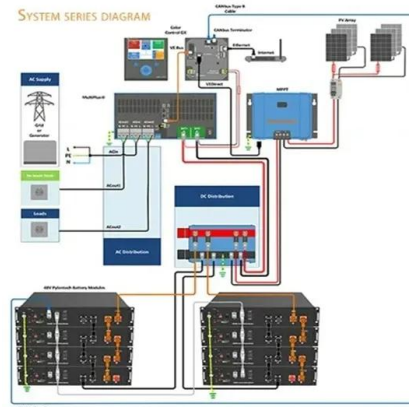

Installing Sense Solar

The Sense Solar Monitor is available for purchase here, or you can add solar sensors to your existing Sense Monitor for just $50.If you aren't sure if your particular setup will work, please contact our Support team. Note: The Sense Home Energy Monitor should be