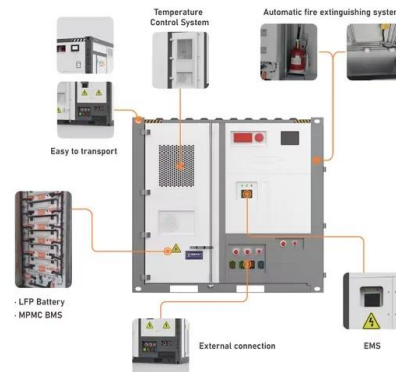

[Stellarium Web Online Star Map](#)

2 ???· Stellarium Web is a planetarium running in your web browser. It shows a realistic star map, just like what you see with the naked eye, binoculars or a telescope.

Daily Guide

A detailed guide to the night sky written by a NASA expert featuring full Moon lore, asteroid flybys, stars, galaxies, constellations, and more. All month - Planet visibility report: Look for Venus low in the west just after sunset; Saturn can be seen toward the southeast as soon as it gets dark; Mars rises around midnight; and Jupiter rises in the first half of the night (rising earlier as