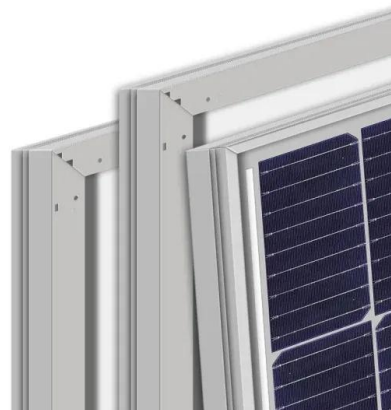

Slimline solar panel

Overview

What is a thin film solar panel?

Unlike traditional mono- and polycrystalline solar panels, thin films are just that: extremely thin. Usually composed of several wafer-thin layers of photovoltaic material sandwiched between glass, plastic, or metal, each one may be just a micron thick.

18650 3.7V
Li-ion
RECHARGEABLE BATTERY
2000mAh

[Thin-Film Solar Panels: What You Need To Know](#)

Thin-film solar panels are primarily used in commercial- and utility-scale installations like solar panel farms, solar for corporations, and solar for schools and universities. The "economies of scale" concept applies to thin-film panel technology because the lightweight, versatile panels are easy to install.

These light, thin, flexible solar panels 'peel and stick' to roofs

The company says the Air solar panels are frameless, thin, lightweight, and conformable, with efficiency and performance the same as standard solar panels. Thin, flexible, ...