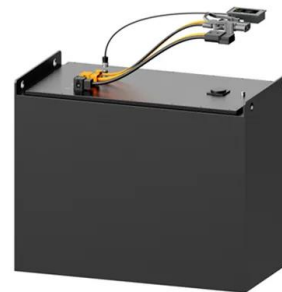

All the different options for fixing PV Panels

There are several different types of in-roof solar kits, and they are all much the same. We mainly use GSE integration and Solar Century kits. An in-roof solar panel system sits on top of the ...