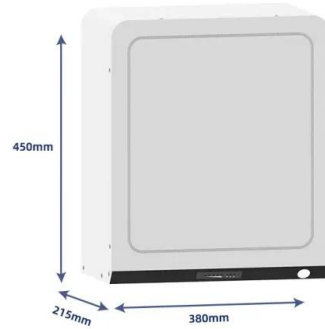

closest friends are like planets ...