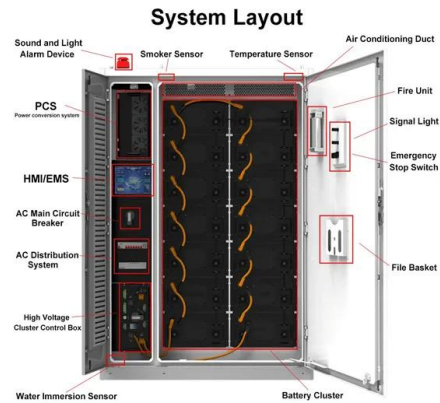

Snapchat Planets Explained: How To Get It & How It Works...

Snapchat Plus - The New, Premium Universe
Snapchat's user base is growing, and so are its features. The platform has evolved from just sharing fleeting snaps to creating a unique universe of its own, colloquially known as the Snapchat Solar System. The Snapchat Planets are a collection of features within the app, each serving as an 'orbiting body' that offers ...

Snapchat Planets: Order and Meaning Explained (2024)

Just like the real solar system, there are eight planets in the Snapchat solar system: Mercury, Venus, Earth, Mars, Jupiter, Saturn, Uranus, and Neptune. Definition of Snapchat Planets As mentioned earlier, Snapchat Planets feature works the same way as the solar system in the real world; each planet represents a place that shows your top eight friends ...