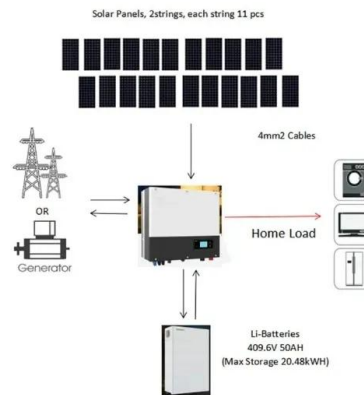

What is Snapchat Plus Planets? Order & Meaning Explained ...

While Snapchat Plus offers a unique Friend Solar System to visualize your closest friends, other social media platforms have their own features for highlighting important connections stagram allows users to create a "Close Friends" list for private story sharing." list for private story sharing.