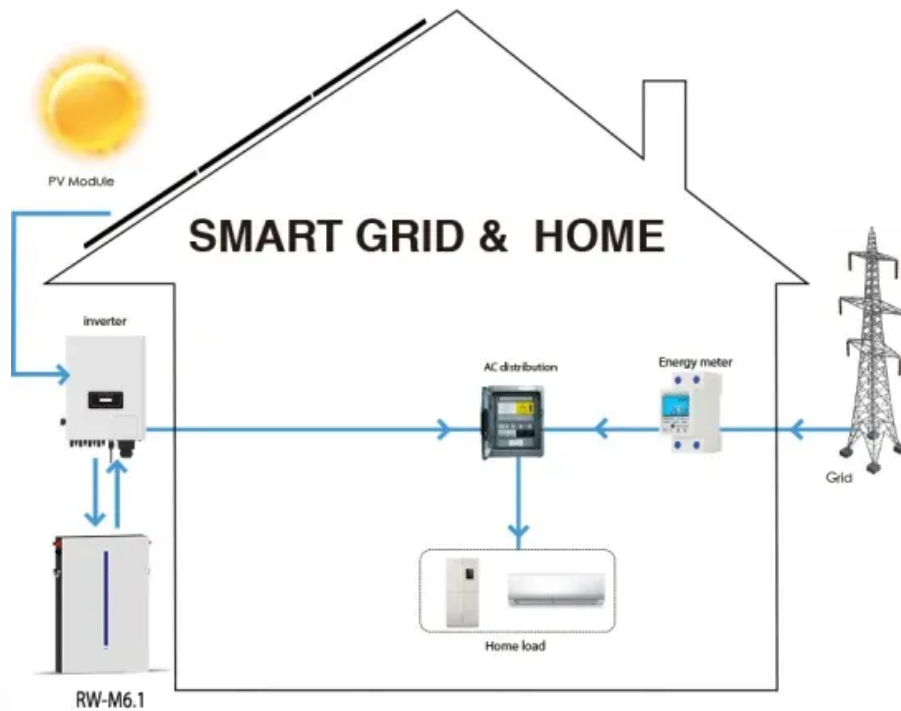

Solar Panel Spider

Overview

What is a solar sp spider bivvy?

Introducing the next generation Solar SP Spider Bivvy, this compact, lightweight and ultra stable bivvy is the perfect bankside home for all manner of sessions. Developed with a Cam-Loc frame system, each frame leg is independantly adjustable allowing for perfect set up and fabric tensioning even on uneven ground.

What is a solar tackle SP Uni Spider bivvy?

The Solar Tackle SP Uni Spider Bivvy is the ultimate fishing shelter for anglers who demand versatility, quality, and adaptability. As part of the Solar System Modular Concept, the Uni Spider can effortlessly transform from a simple broolly to the bedroom module in a long-stay system, making it the ideal solution for every fishing situation.