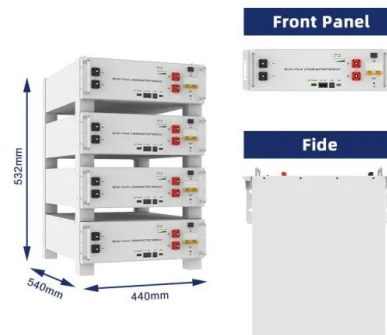

8000W Pure Sine Wave Solar Power Inverter DC 12V 24V 48V To AC 110V

Type : Pure sine wave inverter Output voltage waveform : Pure sine wave Input voltage : 12V / 24V / 48V / 60V / 72V Output voltage : 110V - 120V / 220V - 230V Peak output power : 8000W Continuous power : 4000W Output frequency : 50Hz / 60Hz No load