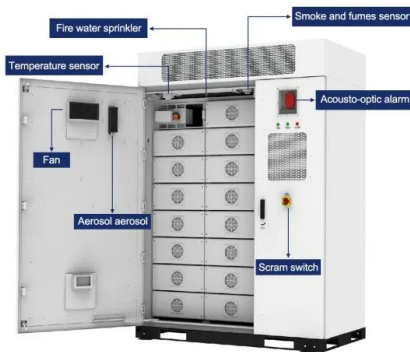

4000W Pure Sine Wave Inverter DC 12V 24V To AC 220V-230V ...

Power Up with 4000W Pure Sine Wave Power Inverter. Convert 12V 24V to 220V - 230V. For Any Kind of Household Appliances. Enjoy Free Shipping - Get Yours Now! Low voltage alarm : 12V model = 10V ± 0.5V 24V model = 19V ± 0.5V Low voltage shut down :

[Amazon.ca: Solar Inverter 12v To 110v](#)

Solar System Kit 3000W/4000W 12V to 110V/220V Inverter Solar Panel Kit 50A Controller + 50W18V Foldable Solar Panel Home Grid System Solar Generator(800W,12V-220V) $278.33 $ 278. 33 $32 delivery Nov 14 - Dec 5 Add to cart-Remove