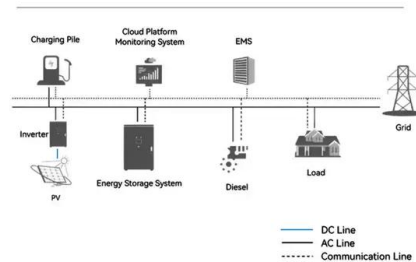

Solar panel camera integrated bracket

Tapo A200 , Solar Panel , TP-Link United Kingdom

Capable of high-speed network and integrated broadband applications. GPON. No need to worry about the distance limit of your solar panel and camera. Just find the best position, place ...

Wall Mount for Solar Panels and Cams

If you have a solar panel with a smaller bracket, remove bracket 1 from bracket 2 to adjust the size accordingly. Mount the wall mount to the surface using the provided screws and wall ...

System Topology

Revolutionary Lightning Fast Solar Module Racking ...

Solar Panel Ground Mount and Roof Racking Systems Our complete line of solar brackets and ground mount frames are corrosion resistant and rigorously lab tested and engineered for use in all 50 states by Phoenix National ...

Three-In-One Bracket System , Solar Power

Three-In-One Bracket System Our three-in-one bracket system is the best way to securely install your solar panels onto various surfaces, such as roofs, walls, or the ground. Safely ...