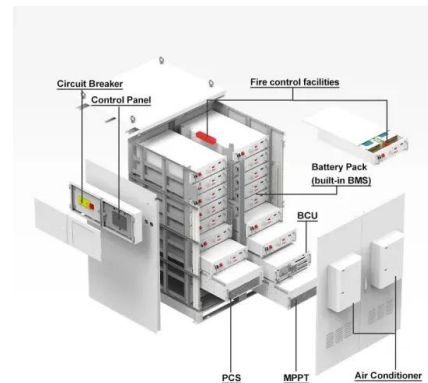

Façade

In addition to utilising roof spaces, there is a growing popularity in applying solar PV to building façades. It's easy and efficient to create a wall mounted system, either by fixing the solar ...