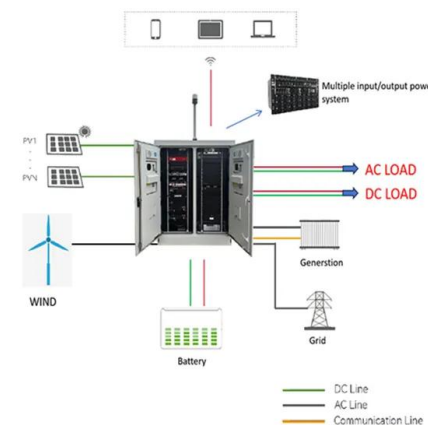

Solar power station by the river

EcoFlow RIVER 2 vs EcoFlow RIVER 2 Pro: Which ...

Solar Panel Compatibility: EcoFlow RIVER 2 offers 110W of solar charge input, and EcoFlow RIVER 2 Pro offers 220W. Keep in mind a solar panel's rated power wattage indicates the maximum amount of electricity a PV ...

EcoFlow River 3 Plus Power Station

Product description. Imagine this: a weekend festival, a camping holiday, or a spontaneous road trip. With the EcoFlow River 3 Plus, you are always prepared for whatever you have planned.

EcoFlow RIVER 2 Max Portable Power Station

o512Wh capacity and 500W output. oProvide up to 1.5kWh a day with solar charging. oFastest Recharge 0-100% in only 60 min. oSafest LFP battery provides 10 years of use. oFirst power ...

EcoFlow River 3 UPS Power Station

Product description. Whether you're spending a weekend camping, going on a road trip, or need extra power at home, the EcoFlow River 3 ensures you always have sufficient energy, ...