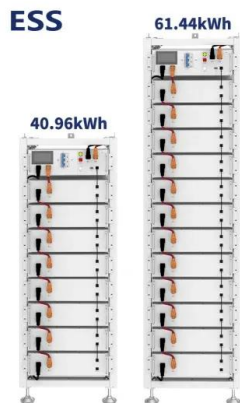

ABS Double Solar-Cable-Entry-Gland-Housing, Weatherproof ...

Amazon : ABS Double Solar-Cable-Entry-Gland-Housing, Weatherproof Cable Entry Plate for All Cable Types 4mm² to 12mm² for Solar Project Installation on RV Camper Van Travel ...