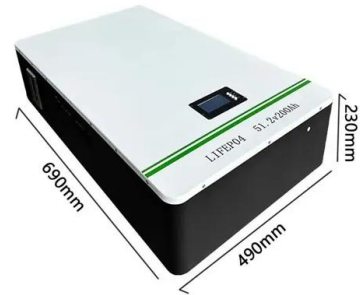

Contact Us

For catalog requests, pricing, or partnerships, please visit:
<https://vdbconstruction.co.za>