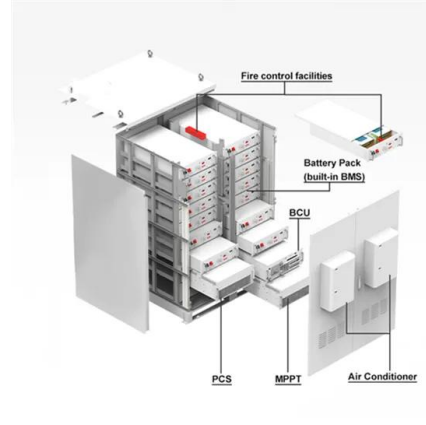

Prefinished Interior Doors

Select from our prefinished door styles and let us do the work for you. Classic styles or trending colors, we've got you covered. Save time and avoid the hassle while getting a consistent, ...