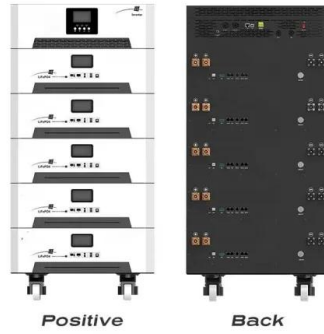

Meridian® Solid Surface , Truly solid shower solutions

Meridian® Solid Surface is the number one material for shower walls, shower pans, shower bases and toilet partitions. Manufactured by Tower Industries, we can custom-fabricate durable and easy-to-clean Meridian® Solid Surface products to fit your unique project.

Contact Us

For catalog requests, pricing, or partnerships, please visit:
<https://vdbconstruction.co.za>