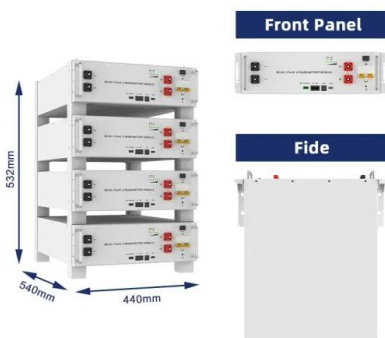

10 Benefits of Solid Surface Showers

10 Reasons to Use Solid Surface Shower Walls. There's a reason solid surface is a popular material. It's a delicate balance of versatility, durability, price, and ease. It performs particularly well on shower walls thanks ...

Solid Surface

SOLID SURFACE SHOWER WALL PANELS Acrylic Composite Wall Height (in.): 70 - 75 Wall Height (in.): 80 - 100 Glue Up Get It Fast In Stock at Store Today Filters Filters Clear All Material: Solid Surface Get It Fast In Stock at Store Today Department Bath

Solid Surface Shower Wall Panel & Base Kits

Low maintenance, design flexibility and ease of installation are the words associated with solid surface shower wall panels and base kits. They not only enhance a bathroom remodel - but they eliminate the hassles associated with grout. Learn more about the benefits, product options, and frequently asked questions with standard and custom solid surface shower surrounds and pans ...