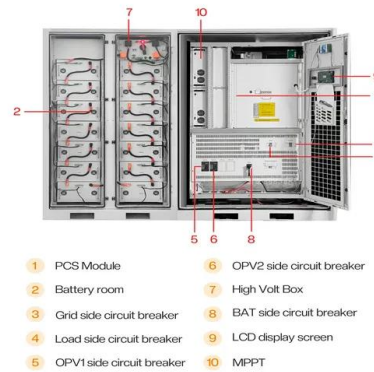

Destroyer High-ranking Demon Artifact Set , Solo Leveling ...

The High-ranking Demon Artifact Set is an Armor Set in Solo Leveling Arise. Learn more about its Destroyer Set Bonus Effect, best characters, and how to get the Artifact Set here! 4-piece: When the battle starts, charges the user's Power Gauge by 50% and also increases the user and their team members' Power Gauge Acquisition Rate by an additional ...

10 Smartest Solo Leveling Characters, Ranked

Intelligence is an underrated trait for a character to have in Solo Leveling. So much rides on a Hunter's pure power that cleverness almost seems entirely beside the point. However, that stance is exactly what gives Solo Leveling's smartest characters a ...

Sung Jin-Woo's Strongest Shadows In Solo Leveling

Solo Leveling is a popular Webtoon featuring a ranking system for hunters authorized to clear and secure dungeons. The main plot of Solo Leveling revolves around Sung Jin-Woo, once known as the

TAX FREE

ENERGY STORAGE SYSTEM

Product Model
HJ-ESS-215A(100KW/215KWh)
HJ-ESS-115A(50KW 115KWh)

Dimensions
1600*1280*2200mm
1600*1200*2000mm

Rated Battery Capacity
215KWH/115KWH

Battery Cooling Method
Air Cooled/Liquid Cooled

10 Strongest Solo Leveling Hunters, Ranked

From Germany's Lennart Neirmann to South Korea's Sung Jinwoo, these are the most powerful hunters in Solo Leveling. As Germany's strongest Hunter, Lennart Neirmann is a force to be reckoned with. He is ranked 12th in the world in terms of raw power, making