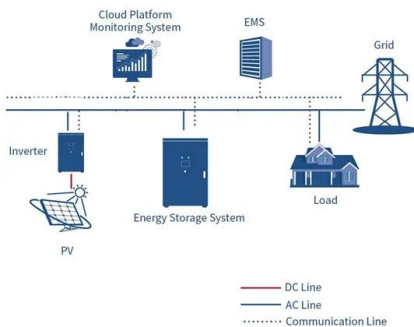

GE Fanuc IC200PBI001 Profibus-DP Network Interface Unit

Manufacturer:GE General Electric Part Number:IC200PBI001 Product Type:Profibus-DP Network Interface Unit Series:GE Speedtronic Mark V Stock:IN STOCK Repair:3-7 Day Rush Repair:24 ...