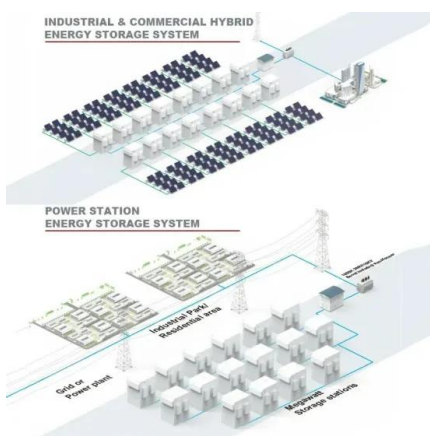

Evaluating Chinese government WeChat official accounts in public

WeChat official accounts have been increasingly adopted by Chinese government agencies to deliver public services, in response to the "Internet + Public Service" ...