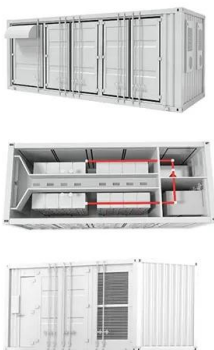

[Can I put solar panels on my shed roof?](#)

When planning for solar PV panels on a shed roof, work out what you expect to use the energy for first. As such, it would then make sense to install as many PV panels on ...