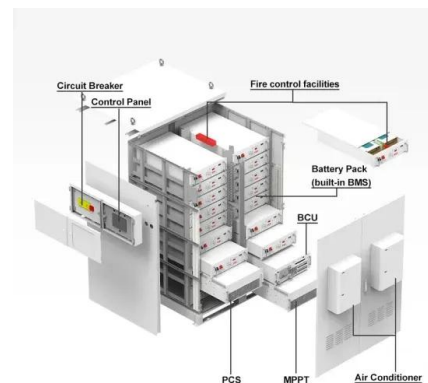

Railing Balcony Bracket for Solar Panel with Angle Adjustable

Railing Balcony Bracket for Solar Panel with Angle Adjustable. 200W Pre-assembled Multi-scenario Applications Safety & Reliability Smart & Friendly. In addition, the optimised design ...