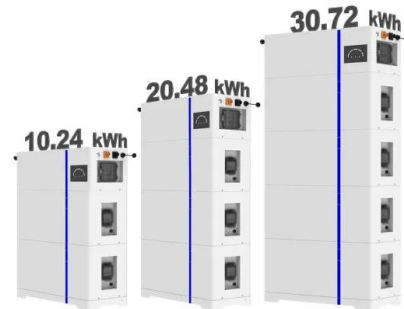

ESS

[How to Order Tesla Solar Panels](#)

If Tesla does not provide service in your area directly, you may be able to place an order where solar panels are installed through Tesla Certified Installers. If your address is out of territory, you can reserve solar and Powerwall. We will notify you when Tesla energy

[Monitoring Your System , Tesla Support](#)

The Tesla app provides you with a seamless experience to monitor your solar system's performance and historical production over a given time period. Download the Tesla app to start monitoring your solar panel energy production.

Get Help and Schedule Service , Tesla Support

Get help and find answers in the Tesla app if you are experiencing issues with your solar system. To get started, download the Tesla app and sign in using your Tesla Account. If you already use the app for your Tesla vehicle, register your ...