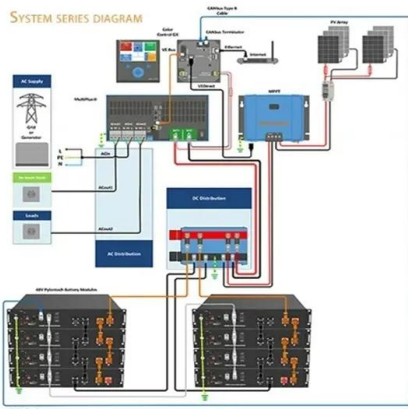

Can the bay window be dismantled, and how can the bay window ...

The bay window built for you by the developer also occupies a part of the area of your room, and the small house is a waste. (3) The real bay window is a part of the building structure and ...

Quickslide explains how to install a bay window

However, you'll need to contact your local planning authority if you're planning to swap flat windows with a bay window. Bay windows are classed as an extension as they protrude away ...

Bay Windows Vs Bow Windows: What's the Difference?

Bay windows can be made from a range of materials, including wood, uPVC, and aluminium. Wood is a classic choice, offering warmth and character, while uPVC is a popular, low ...

[How can I create a bay window?](#)

Bay window front width: 2000mm; Walls on each side of bay window: 1000mm; So the initial wall length required in this example will be 6000mm. Create points in Wall 1. Right-click on Wall 1 ...