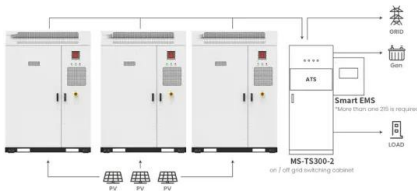

DEPANELING OF CIRCUIT BOARDS

After assembly the boards can be manually broken out of the panel. This puts assembly. The remaining attaching points are drilled with a bending strain on the boards which can be ...

Application scenarios of energy storage battery products