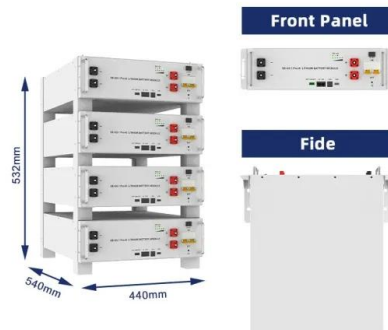

Voyage's 1 to 10-Billion Scale

For a 1 to 10-billion scale model Solar System, it turns out that the size of a basketball (0.24 meters in diameter) is mid-way between the 0.1 mm model moon and the 600-meter model Sun-Pluto distance. More precisely, a basketball is about 2,500 times larger than a 0.1 mm diameter model moon, and the 600-meter model Sun-Pluto distance is about