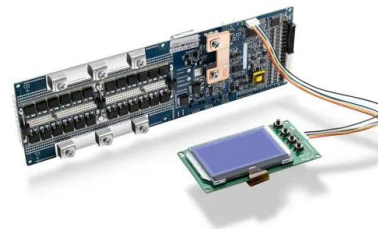

Survive the Killer

2 ???· STKTradings is made for players of the Roblox Survive the Killer game. Players can use this website to figure out if trades are fair and see the value of weapons and other