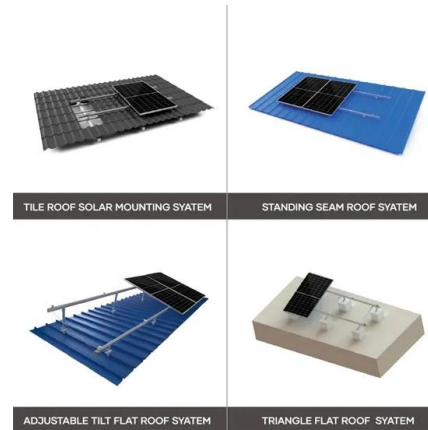

A beautiful roof with solar energy , GAF Timberline Solar

The Timberline Solar roofing system is so advanced it makes solar simple. Choose clean energy and GAF-backed warranties. ¹ Savings will vary and are not guaranteed. ² Contractors enrolled in GAF certification programs are not ...

Timberline Solar Shingles Installation

Timberline Solar from GAF Energy now offers the world's first nailable solar shingle as part of their groundbreaking solar roofing system. The Timberline Solar Energy Shingle (ES) is the world's first solar shingle that allows homeowners to combine their home's roofing installation with solar energy technology.