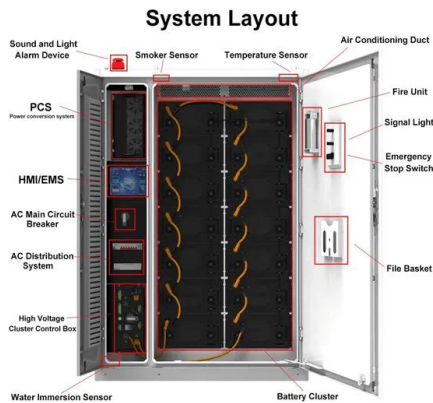

Cajas combinadoras fotovoltaicas Combiner Box

Qué tipos de cuadros eléctricos hay. Dentro de las PV Combiner Box existes dos tipos de cuadros:.. Combiner Box CN1 (Nivel 1): los combiner box cn1 se encargan de proteger las líneas de los paneles fotovoltaicos hasta los ...

Solar Combiner Box Installation and Wiring Diagram

The solar combiner box is a wiring device that ensures solar modules' orderly connection and current collection function. This device can ensure that the solar system is ...

[What You Should Know about PV Combiner Box](#)

A PV combiner box is the key to housing a joint connection between various panels and the entire system's inverter. Think of this box as the heart of a seamless solar ...

PV Combiner DC Switch Box 4-way Input 4-way Output

4Ways photovoltaic combiner box with fused terminals and LED indicators, IP65 waterproof box for outdoor use. The combiner box is designed for straight in/out connections of up to 4 strings of solar panels. The current rating of each string ...