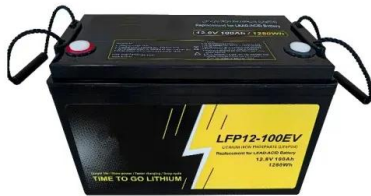

Toshiba Canvio Advance Plus Portable Hard Drive

Powered by USB 3.0 technology, you can transfer and back up files on the go while powering the drive through your laptop's USB connection. The Canvio Advance Plus is far faster than--but still compatible with--USB 2.0 connection speed, allowing for high-speed data transfer when ...

[Canvio Advance V9 , Toshiba Storage Asia](#)

Backup software Toshiba Backup Software (for download) Password lock software Toshiba Security Software (for download) Enclosure Glossy piano finish Dimensions 1 TB, 2 TB: 78 x 109 x 14 mm 3 TB: 109 x 78 x 19 mm Weight (approx.) 1 TB, 2 TB: 149 g 3