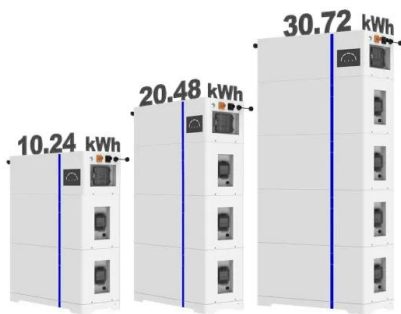

A Complete Guide on How to Install Solar Panels on ...

Panel Installation: Place each solar panel onto the stanchions and connect the plug connections for each panel. Ensure a secure fit by fastening the retaining clips to the rails using screws. Wire Connections: Establish wire ...

ESS