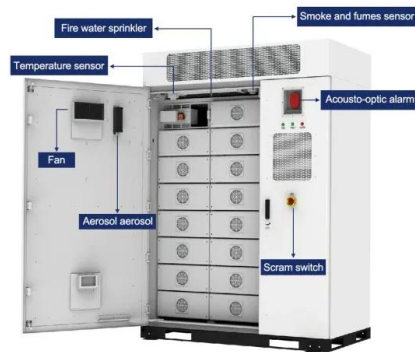

6kw Solar PV 10.2kw Sunsynk Battery Inverter

14 x Trina Solar Vertex S+ Dual glass 450w Solar PV Panels New in 2022, the Vertex S+ is Trina's first N-Type panel. With a Dual-glass design, the S+ offers high reliability ...