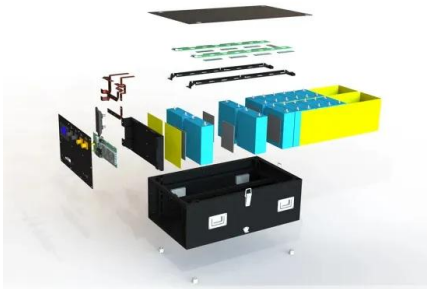

[Viridian 270W Solar Panel Poly White PV](#)

Viridian 270W Solar Panel Poly White PV.
Catalogue Code: 433145891 MPN : PV16-270P-W
10+ Available to dispatch immediately Solar Panels are subject to a £150 ex VAT delivery charge up to 50 panels. This is due to being ...