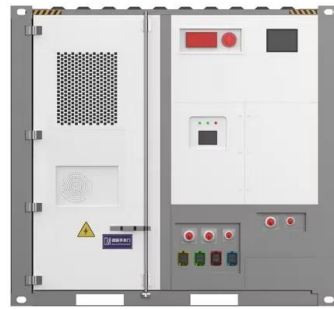

Roof Integrated Solar PV Panels

Our highest power panels combine monocrystalline silicon cells with a black backing sheet and a black frame for the last word in high specification aesthetics. Available as a 405Wp panel ...

Ecoflow RIVER 2 Max with 270W Portable Solar Panel a-Tronix

Solar panel specifications: Photovoltaic panel: 2x 135W; Solar cells: monocrystalline; Max Power Voltage: 19.8V; Max Power Current: 13.64A; Short circuit current: 16.05A; This set includes ...

270W Monocrystalline Black Semi-Flexible Fibreglass Solar Panel

Solar cell type: Monocrystalline Nominal power: 270W Max-power voltage: 24.2V DC Max-power current: 11.16A Open circuit voltage: 28.6V DC Short circuit current: 11.83A Panel size: 1900 ...