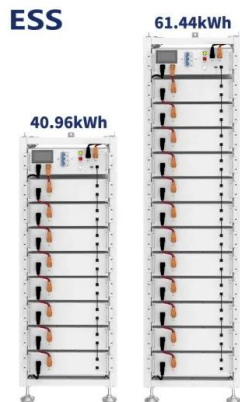

[270W Solar Panel (Monocrystalline)](#)

Cell Size 156 × 156 mm. Module Dimensions 1640 × 992 × 40 mm. Output Cable Specifications 4mm², TÜV certified, 1000 mm Length Be the first to review "270W Solar Panel ...

a-TroniX PPS 270W foldable portable Solar Panel

Foldable solar panel 2 x 135W The PPS solar case of the a-TroniX series is a compact, Solar Array Size: 270W: Rated Power: 270W: Voltage: 19.8V: Type: Foldable and Portable: Cell ...

Victron Energy 270W-20V Poly 1640 x 992 x 35mm

Solar Panel Kits. These kits are designed for projects whereby you have an existing system and are looking to add solar such as Caravan, Motorhome or Boats. Victron Energy 270W-20V ...