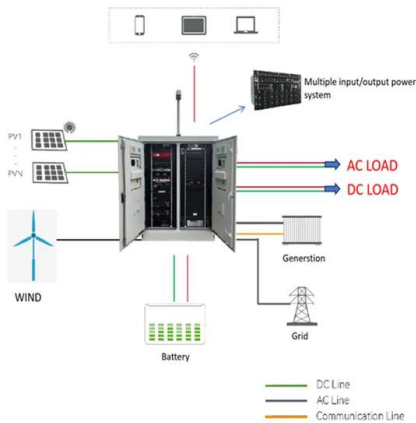

Turnon - Beyond Expectation

Turnon has developed India's first lithium battery inverter for household and industrial purposes. Our global presence is spread across Dubai, Italy, Japan, Kenya, North Sudan, Saudi Arabia, Singapore, South Sudan, Sri Lanka and ...