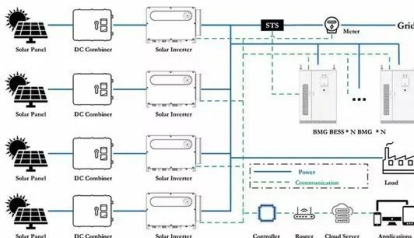

Tzora Classic 12V 12AH Battery Replacement Kit

The Tzora Classic 12V 12AH battery replacement kit comes with two (2) OR-12120F2 AH batteries needed in order to replace the depleted set within the scooter. The SLA batteries contained in this kit are guaranteed to match or exceed the OEM specifications for the Tzora Classic 12V 12AH.

- ✓ 50KW/100KWH
- ✓ HIGHER POWER OUTPUT IN OFF-GRID MODE
- ✓ CONVENIENT OPERATION & MAINTENANCE
- ✓ PRE-WIRED

Tzora Lite Scooter Replacement Battery SP12-12

Also, See Below to Upgrade to 15Ah Batteries.
Note: Some Tzora scooters use Lithium Batteries so be sure to check first before your order.
o 12 Volt o 12 Amp Hour o Weight: 7.94 lbs. Each o Length: 5.95 in. o Width: 3.86 in. o Height: 3.70 ...

mobility medical Scooter

Combining the stable ride of 4 wheels with excellent maneuverability, this extremely lightweight scooter can be taken apart and folded in a few seconds. The total weight of the Classic is only 28 kg (62 lbs). Separated into 3 parts, ...

[travel mobility scooter for seniors](#)

The Titan4 is a scooter with High performance 4 wheel scooter with a weight capacity of 300lbs - 136kg. The (Two) High Performance battery packs play a large roll in performance delivering plenty of power at all times. Both battery packs are light weight and