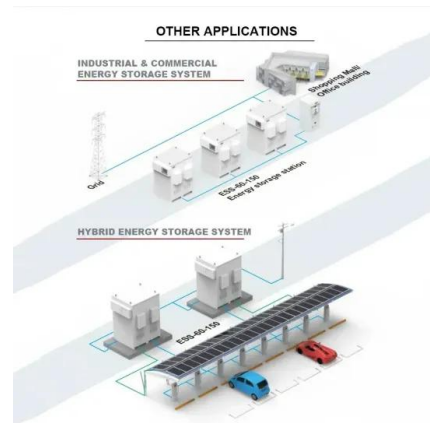

15 Best Power Systems In Anime, Ranked

Spread the loveAnime has introduced us to worlds where characters wield extraordinary powers governed by complex and intriguing systems. These power systems are more than just a source of strength; they shape the lore, character development, and story progression. Here are the 15 best power systems in anime, ranked from interesting to utterly captivating. 15.Alchemy - ...