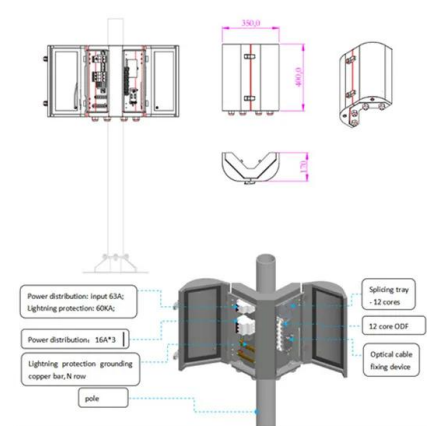

WORX Batterie de remplacement au Lithium, 20 V, 2 A WA3525

Cette batterie de remplacement au Lithium 20 Volt, 2 A requiert un temps de recharge de 4 heures. Elles est compatible avec plusieurs outils de jardi Vous avez été redirigé vers rona.ca puisque le site renodepot n'est plus accessible depuis le 9 octobre 2024.