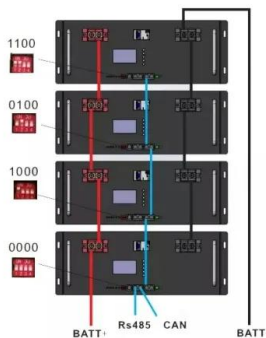

System Topology

2Pack 3.5A Battery for 20V Lithium WA3525 + 1Pack Charger for ...

MVMOD 2Pack Replacement for 20V 3.5Ah Battery and Charger Starter Kit, 20V Lithium Battery for WA3520 WA3525 WG155s WG255s WG540s WG890 and Dual-Port Charger WA3875 for Worx 20V Battery Bakipante 2Pack 6.0Ah 20V Battery Replacement for WA3525, WA3520, WA3575, WA3578 and 20V Battery Charger Replacement WA3875 Dual Port Quick Charger