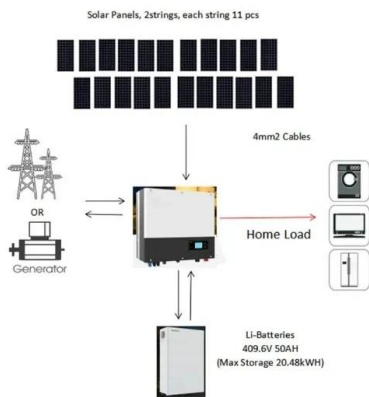

Research on Integrated Control Platform for Intelligent Building Weak ...

The paper follows the industry norm standards currently promulgated by the state, uses advanced design theory to integrate design and management of the weak current ...