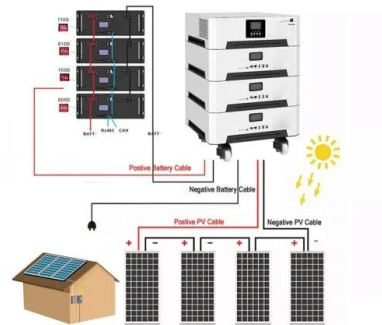

What is POS Transaction: Types, Benefits, and How ...

The requirements for each POS system differ, intuitively, from one vendor and business to another. Put differently, POS setups are far from generic and customization is king in POS implementations. How Does POS ...