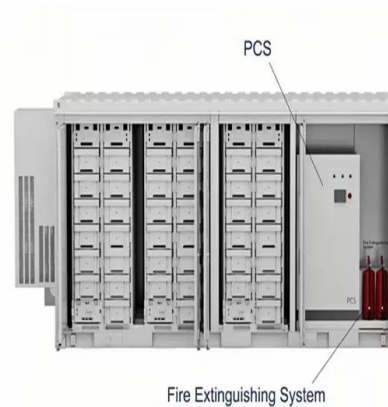

How Does a Ceiling Fan Pull Switch Work? , ApplianceTeacher

Remove the fan cover: Unscrew and remove the fan cover to access the pull switch. Take note of the wiring: Write down the colors of each wire and which terminals they ...

Should fan for generator radiator blow out or suck in?

The remote radiators can handle the heat with the correct size, but then you might need a second fan to move air from the generator compartment. Two different sizes of ...