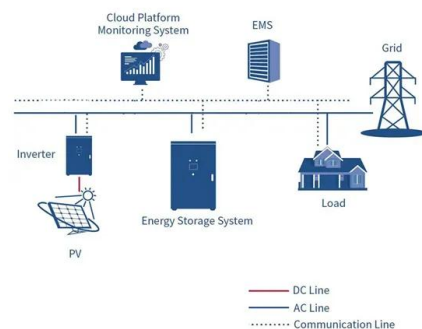

What s the closest solar system to us

This is the closest solar system to Earth containing ...

Just 11 light years from earth is the GJ 15 A star system with two planets orbiting a red-dwarf star. This makes it the closest solar system to Earth that contains multiple planets.

Alpha Centauri

Alpha Centauri (? Centauri, ? Cen, or Alpha Cen) is a triple star system in the southern constellation of Centaurus consists of three stars: Rigil Kentaurus (? Centauri A), Toliman (? Centauri B), and Proxima Centauri (? Centauri C). [14] Proxima Centauri is the closest star to the Sun at 4.2465 light-years (1.3020 pc).

Planet Sizes and Locations in Our Solar System

Mercury is the smallest planet in our solar system. Mercury is a little more than one-third the width of Earth, and has an equatorial diameter of about 3,032 miles (4,880 kilometers). Mercury is the closest planet to the Sun, orbiting at an average distance of 36

The Closest Stars to Earth: A Guide to Our Nearest Neighbors in ...

Proxima Centauri The closest star to Earth is Proxima Centauri, located just 4.24 light-years away in the Alpha Centauri system. It's a red dwarf star, meaning it's smaller, cooler, and less luminous than our sun. Proxima Centauri is also