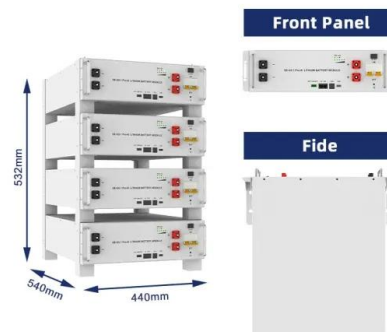

Solar panel sizes and wattages , The Independent

Get all the details on the right solar panel sizes and wattages for your home. This guide explains the most common solar panel sizes and dimensions across the UK.