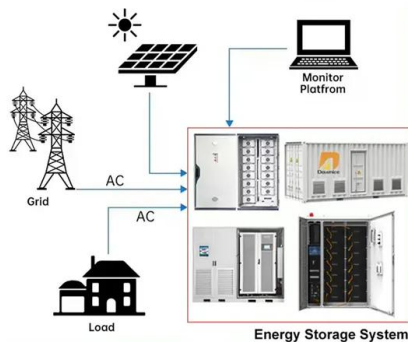

DISTRIBUTED PV GENERATION + ESS

Solar Panel Dimensions & Weight in Australia: The Ultimate Guide

The variation in output will usually not change the size of a single solar panel. The standard size of a 250W solar panel is approximately 1.7m x 1.0m, with slight variations ...