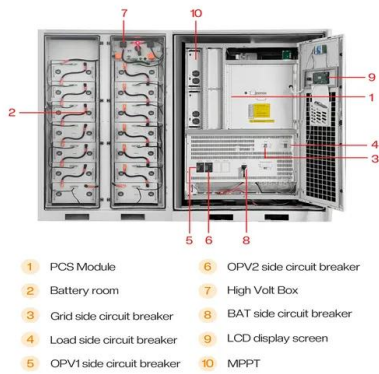

Solar Panel Sizes & Dimensions (UK): Simply Explained

How to choose the right solar panel size for your needs. Choosing the right solar panel size is going to involve balancing energy needs, available space, and budget. Here's how to get ...