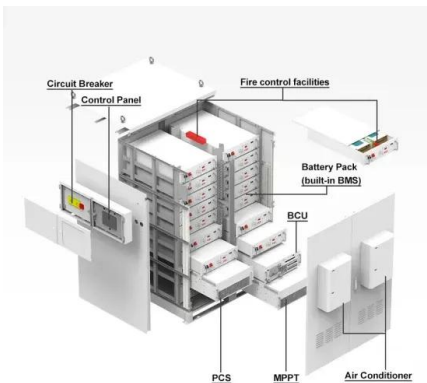

WorkSport Introduces TerraVis: World's First Solar Panel

Workspport, a company known for its wide variety of tough and functional pickup truck tonneau covers, recently introduced the TerraVis, a solar-powered generator system that ...