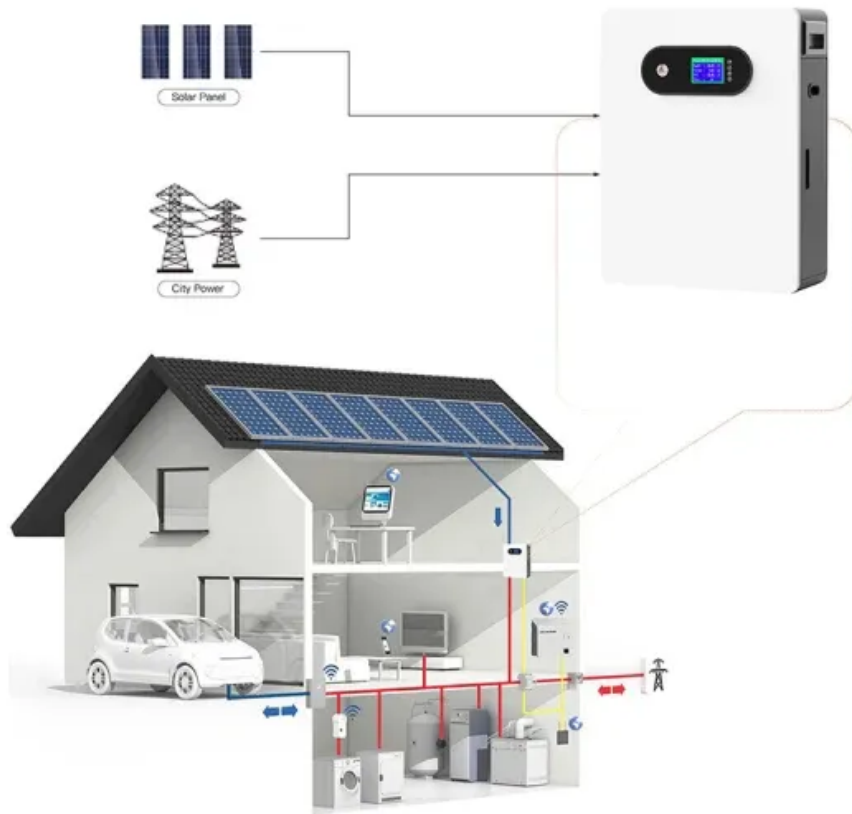

Www mgeups com

Overview

What is MGE UPS?

MGE UPS Systems, manufactured by Schneider Electric, offer 3 Phase UPS power protection, solving today's energy challenges while setting the standard for quality and innovation with fully integrated solutions for enterprise-wide networks, data centers, mission-critical systems, and industrial/manufacturing processes.

What is MGE 3P ups?

With three-phase power protection ranging from 10kVA to over 1MW, the MGE product family offers ease of use features such as front-access doors and a large, user-friendly display. MGE 3P UPS equipment is well-suited for facility and industrial applications in addition to data center installations.

What is the MGE EPs 7000 3 phase UPS power protection?

The MGE EPS 7000 3-phase UPS power protection is specifically designed to meet the requirements of medium to large data centers, buildings and mission critical environments. The MGE EPS 7000 is the facility manager's top choice UPS with its full front access design and all critical serviceable components reachable within minutes not hours.

What is MGE power protection?

MGE manufactured by Schneider Electric offers 3 Phase UPS power protection, solving today's energy challenges while setting the standard for quality and innovation with fully integrated solutions for enterprise-wide networks, data centers, mission-critical systems, and industrial/manufacturing processes.