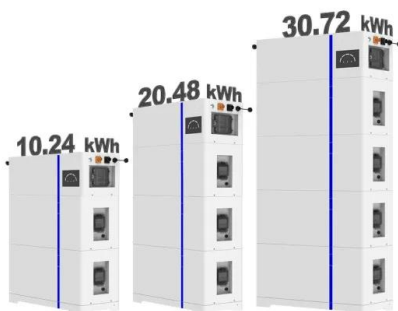

ESS

[Yingli Solar Panels Australia](#)

Yingli Solar: Solar panel solutions. Founded in 1998, Yingli Solar has been a global player in the solar market. and Pacific consumers to reap the full benefit of local support. Yingli's solar ...

YINGLI SOLAR PV MODULES Installation and User Manual

Yingli Solar PV modules must not be sited in locations where aggressive substances such as salt or salt-water, or any other type of corrosive agent, could affect the safety and/or performance ...