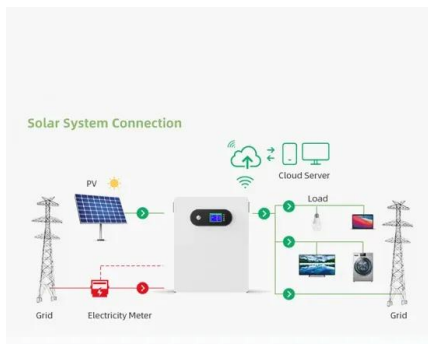

Yingli Solar Panels: An independent review by Solar Choice

Yingli's latest solar panel to drop in Australia in early 2024 is the Panda 3.0 Pro. This is a 440W bifacial solar panel which utilises N-type monocrystalline cell technology. The ...